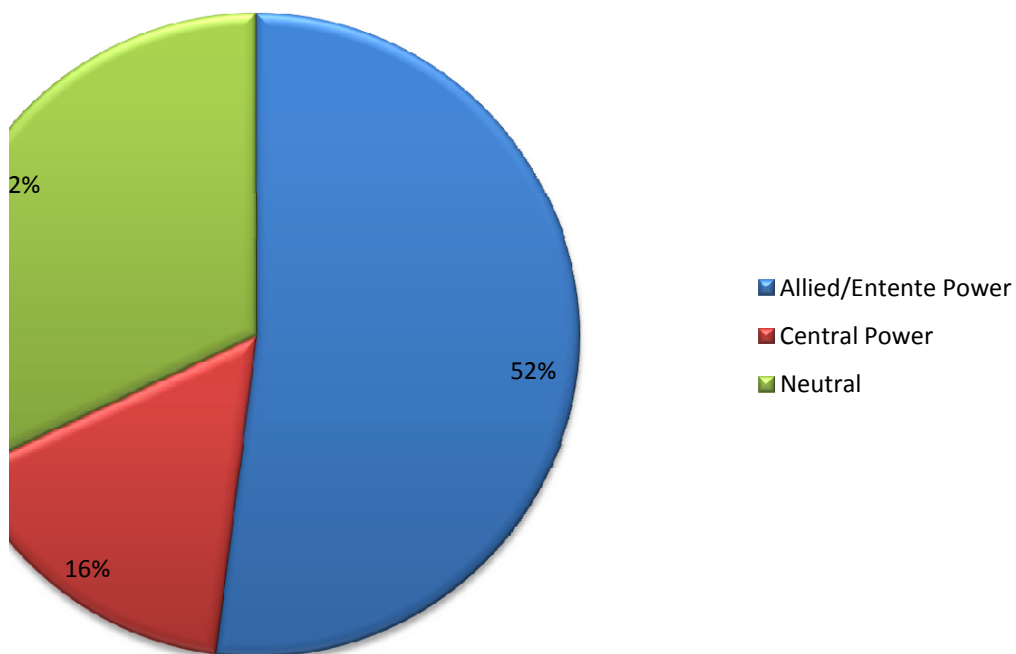

## Major Wars

<b>Disease &amp; Accidents</b>	<b>Wounded</b>	<b>Total casualties</b>
NA	6,188	NA
NA	6,188	NA
11,550	4,152	17,435
224,097	281,881	646,392
2,061	1,662	4,108
63,195	204,002	320,710
115,185	670,846	1,078,162

## Countries involved in WWI 1914-1918

Country	Allied/Entente Power	Central Power	Neutral
Albania			X
Algeria	X		
Austria-Hungary		X	
Belgium			
Bulgaria		X	
Denmark			X
France	X		
Germany		X	
Greece	X		
Italy	X		
Luxemburg			X
Montenegro	X		
Morocco	X		
Netherlands			X
Norway			X
Ottoman Empire		X	
Portugal	X		
Romania	X		
Russia	X		
Serbia	X		
Spain			X
Sweden			X
Switzerland			X
Tunisia	X		
United Kingdom	X		
United States	X		

## Countries involved in WWI 1914-1918