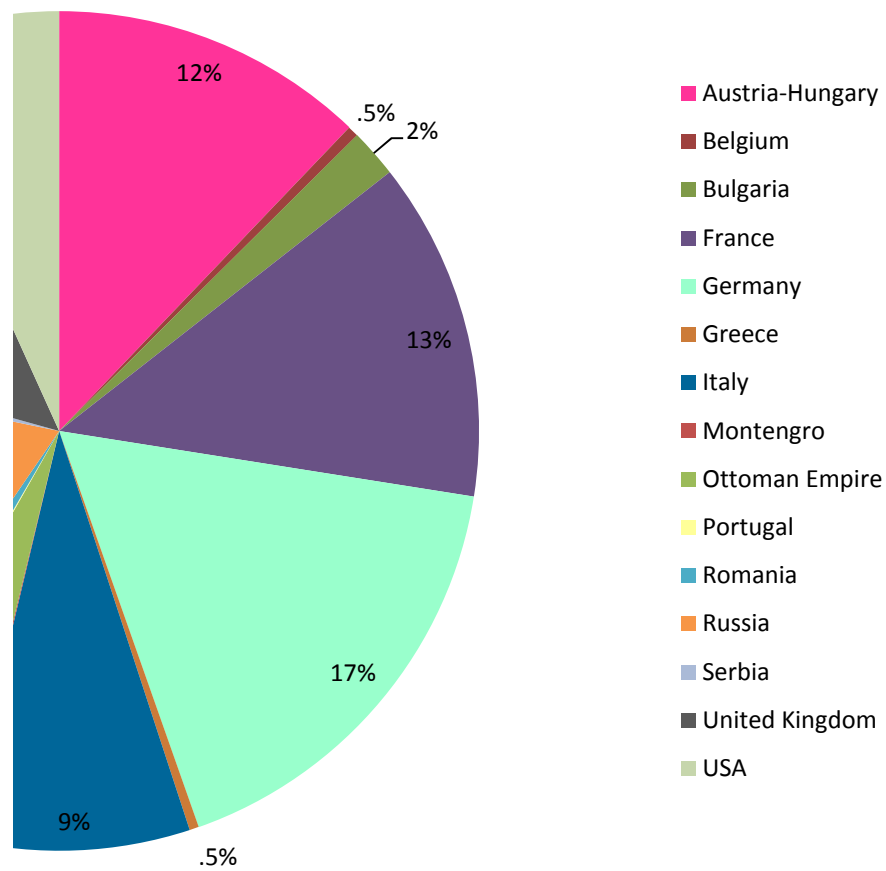

Number of Combatants