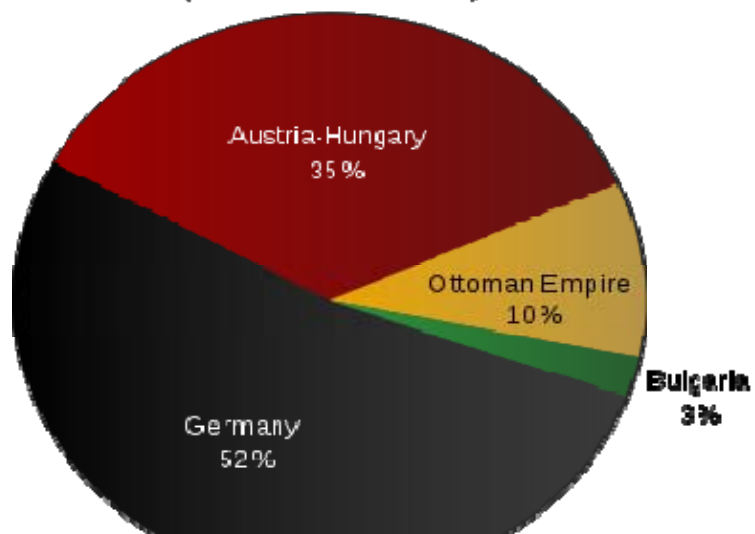

World War I Military Deaths (Central Powers)