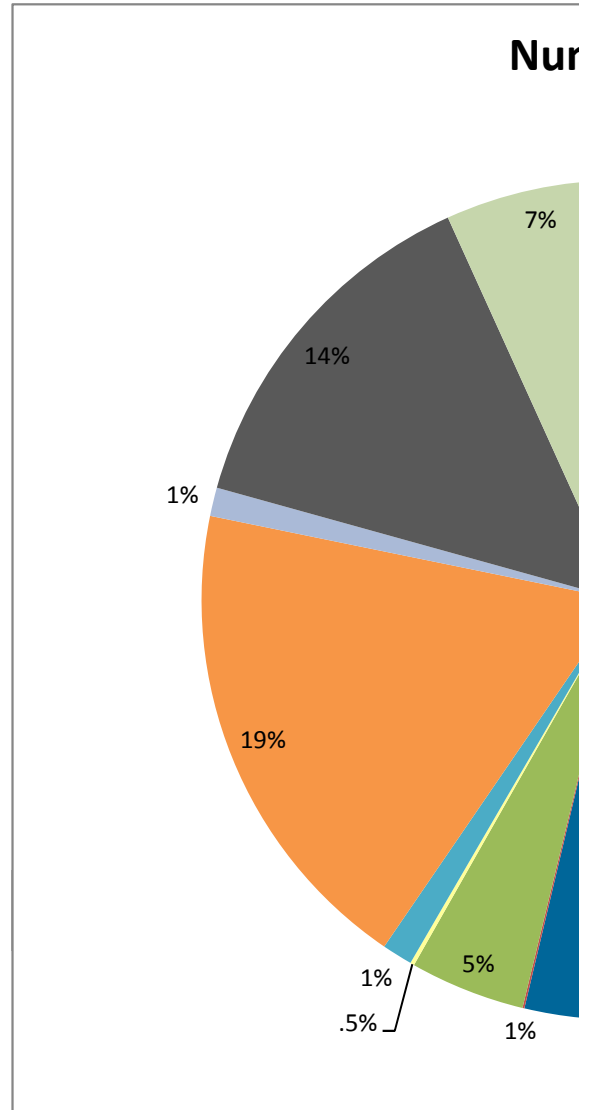

WWI Population

Country	Number of Combatants
Austria-Hungary	7,800,000
Belgium	267,000
Bulgaria	1,200,000
France	8,410,000
Germany	11,000,000
Greece	230,000
Italy	5,615,000
Montengro	50,000
Ottoman Empire	2,850,000
Portugal	100,000
Romania	750,000
Russia	12,000,000
Serbia	707,343
United Kingdom	8,940,000
USA	4,355,000

*Most figures rounded